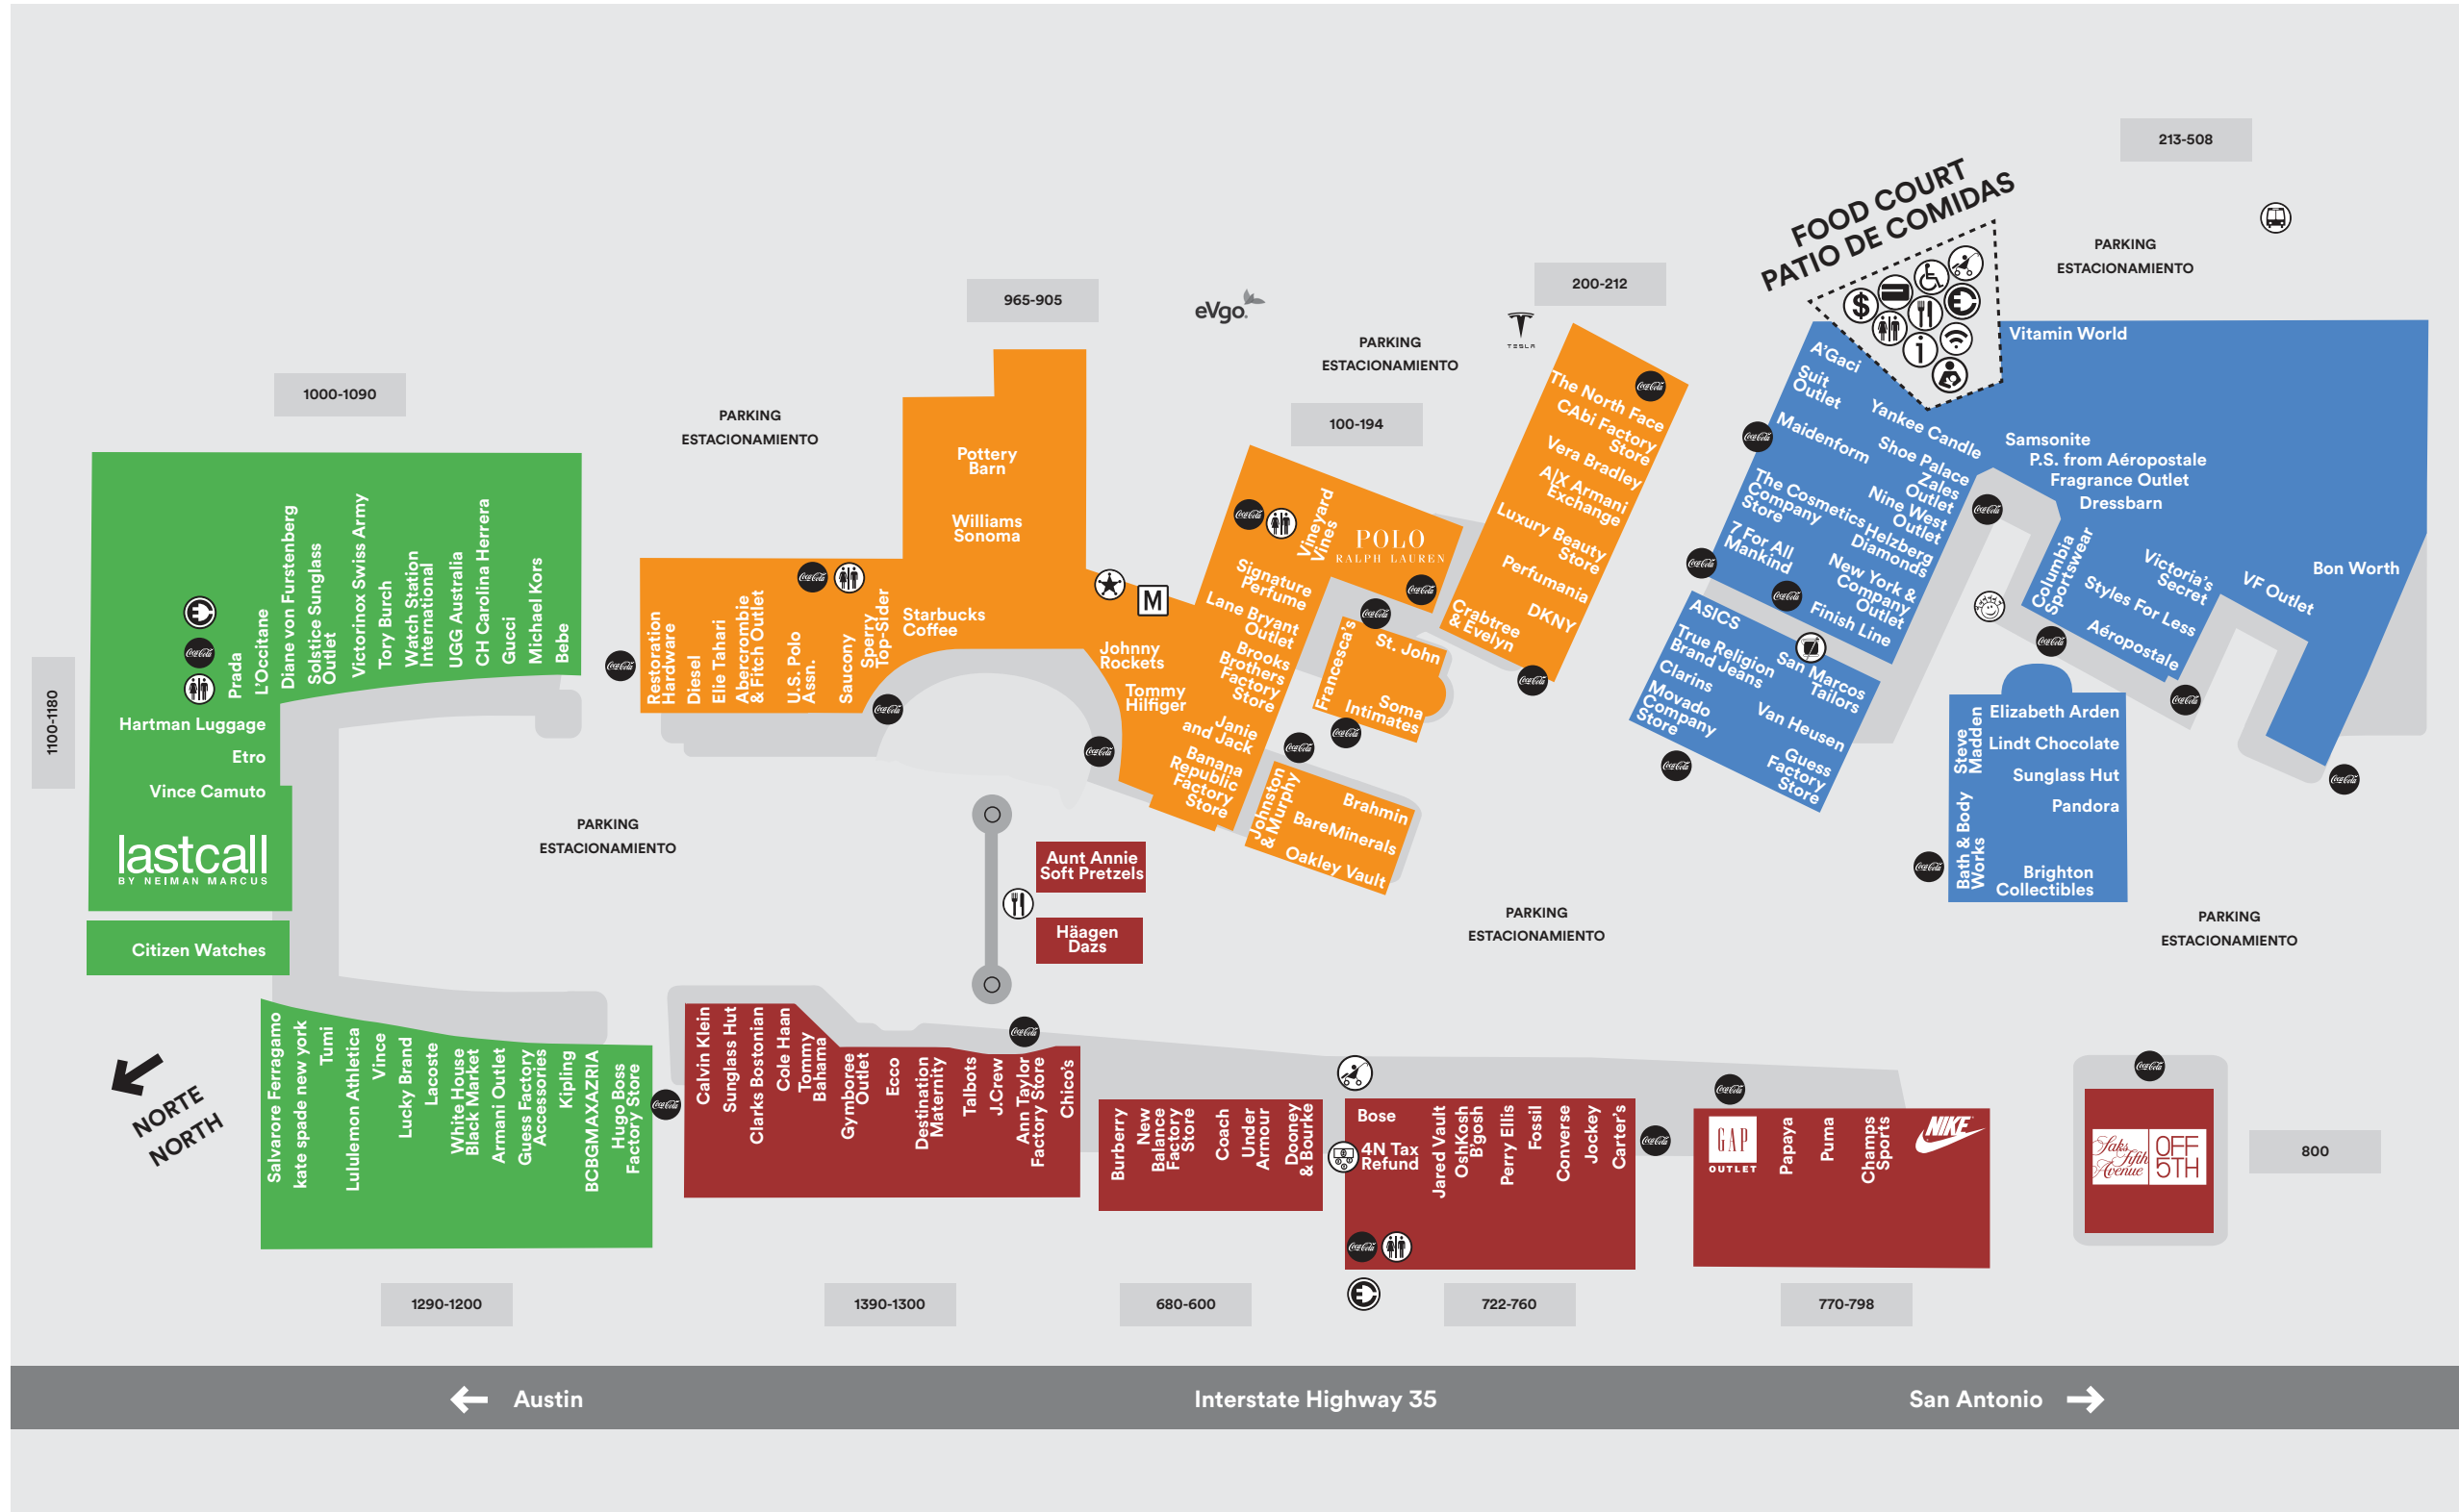

MAP & DIRECTORY

San Marcos Premium Outlets®, a Simon Center

DESIGNER FASHIONS & SPORTWEAR

MODA DE DISEÑADORES Y ROPA DEPORTIVA

216	7 for All Mankind	393-2045
213	A'Gaci	754-9031
205	A|X Armani Exchange	805-9330
940	Abercrombie & Fitch Outlet	392-7301
401	Aéropostale	392-7793
1320	Ann Taylor Factory Store	754-6754
1230	Armani Outlet	393-3060
100	Banana Republic Factory Store	392-7239
1210	BCBGMAXAZRIA	396-4780
1090	Bebe	392-2480
450B	Bon Worth	754-8534
125	Brooks Brothers Factory Store	396-3753
680	Burberry	353-0115
209	C'Abi Factory Store	805-1400
1390	Calvin Klein	392-5542
1047	CH Carolina Herrera	392-3283
1300	Chico's	392-1913
340	Columbia Sportswear	353-0127
1345	Destination Maternity (Pea in the Pod & Motherhood Maternity)	392-5028
1020	Diane von Furstenberg	808-4104
950	Diesel*	
201	DKNY	396-3569
310	Dressbarn	396-7010
945	Elie Tahari	392-1275
1160	Etro	392-6922
182	Francesca's	392-1020
770	Gap Outlet	392-7300
1050	Gucci	392-9130
320	Guess Factory Store	754-6979
1200	Hugo Boss Factory Store	392-0421
1330	J.Crew	353-3347
755	Jockey	392-2960
1285	kate spade new york	392-6710
1240	Lacoste	392-8107
135	Lane Bryant Outlet	392-0695
1250	Lucky Brand	393-2002
1270	Lululemon Athletica	353-0281
214A	Maidenform	392-7755
1080	Michael Kors	392-1692
1105	Neiman Marcus Last Call	395-8810
302	New York & Company Outlets	805-0031
798	Nike Factory Store	353-8500
212	The North Face	392-6900
191	Oakley Vault	396-3670
780	Papaya	754-1700
740	Perry Ellis	392-8400
165	Polo Ralph Lauren Factory Store	396-9180
1000	Prada	393-2980
800	Saks Fifth Avenue OFF 5TH	392-7916
1290	Salvatore Ferragamo	392-3645
180	Soma Intimates	392-3817
181	St. John	395-8710
214	Suit Outlet	754-9983
403	Styles For Less	396-0365
1340	Talbots	353-1333
1360	Tommy Bahama	392-6268

905	Tommy Hilfiger	393-2020
1035	Tory Burch	392-4232
235	True Religion Brand Jeans	392-5888
935	U.S. Polo Assn.	392-6999
630A	Under Armour	392-3001
325	Van Heusen	353-7555
450	VF Outlet	754-0100
404	Victoria's Secret	392-2180
1260	Vince	353-0473
150A	Vineyard Vines	396-8571
1235	White House Black Market	392-5799

SHOES

ZAPATOS

230	ASICS	353-0417
795	Champs Sports	396-0058
1380	Clarks Bostonian	805-9370
1370	Cole Haan	396-0404
750	Converse	392-0503
1350	Ecco	392-2730
301	Finish Line	353-0177
192	Johnston & Murphy	392-2766
670	New Balance Factory Store	392-2776
304	Nine West Outlet	392-6300
790	Puma	392-4023
930	Saucony	392-6253
306	Shoe Palace	754-1600
928	Sperry Top-Sider	392-6210
504	Steve Madden*	
1045	UGG Australia	961-4887
1140	Vince Camuto	392-5106

FOR CHILDREN

PARA LOS NIÑOS

760	Carter's	392-8485
1355	Gymboree Outlet	392-6331
115	Janie and Jack	754-8999
735	OshKosh B'gosh	754-8822
308	P.S. from Aéropostale	392-5440

HOUSEWARES & HOME FURNISHINGS

ARTÍCULOS Y MOBILIARIOS PARA EL HOGAR

920	Pottery Barn Outlet	805-1002
965	Restoration Hardware	353-0504
920	Williams-Sonoma Outlet	805-1002

ACCESSORIES & JEWELRY

JOYAS Y ACCESORIOS

194	Brahmin	392-3966
501	Brighton Collectibles	(888) 323-5118
1100	Citizen Watches	381-5400
660	Coach	396-1772
600	Dooney & Bourke	392-9975
745	Fossil	649-4262
1220	Guess Factory Accessorie	393-2944
303	Helzberg Diamonds	393-2902
730	Jared Vault	392-2570
1215	Kipling	392-4159
245	Movado Company Store	396-5949
508	Pandora Outlet	396-0105
1025	Solstice Sunglass Outlet	392-5710
1385	Sunglass Hut	754-6484
507	Sunglass Hut	392-5085
208	Vera Bradley	392-5651
1040	Watch Station International	649-4326
305	Zales Outlet	353-6330

FINE LEATHER & LUGGAGE

PIELES FINAS Y EQUIPAGE DE PRIMERA CALIDAD